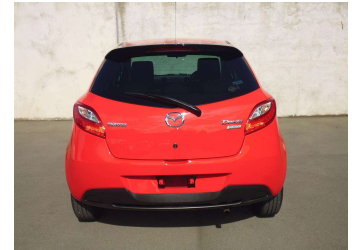

2013 Mazda Demio SkyActiv

Purchase Price **\$11,990**
Includes GST, Registration & Licensing

Finance may be available on this vehicle. Ask one of our friendly staff for more information.

Gain peace of mind with Mechanical Breakdown Insurance. **Ask us how.**

Body Style
5 door, Hatchback

Odometer
51,623 km

Engine
1298 cc

Fuel Type
Petrol

Transmission
Automatic, Front Wheel

Wheels
Factory Alloys

VIN
7AT0C12HX24157634

Interior
Black