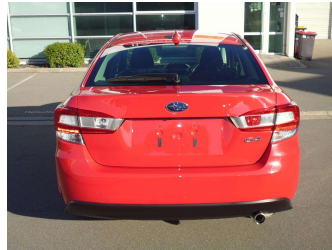

2016 Subaru Impreza 2.0i Eyesight

Purchase Price **\$17,990**
Includes GST, Registration & Licensing

Finance may be available on this vehicle. Ask one of our friendly staff for more information.

Gain peace of mind with Mechanical Breakdown Insurance. **Ask us how.**

Body Style
4 door, Sedan

Odometer
37,488 km

Engine
1995 cc

Fuel Type
Petrol

Transmission
Automatic, Front Wheel

Wheels
Factory Alloys

VIN
7AT0GF0BX24002204

Interior
Black