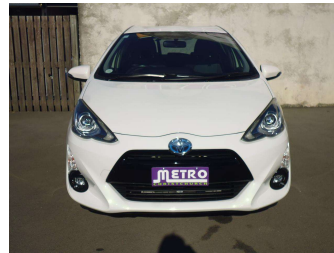

# 2015 Toyota Aqua G Hybrid

Purchase Price **\$14,990**  
Includes GST, Registration & Licensing

Finance may be available on this vehicle. Ask one of our friendly staff for more information.

Gain peace of mind with Mechanical Breakdown Insurance. **Ask us how.**

Body Style  
**5 door, Hatchback**

Odometer  
**31,862 km**

Engine  
**1496 cc, Hybrid**

Fuel Type  
**Petrol**

Transmission  
**Automatic, Front Wheel**

Wheels  
**Factory Alloys**

VIN  
**7AT0H65YX24370570**

Interior  
**Black**

Safety  
  
Based on 2023 UCSR rating for 12-20 models

Reg No.  
-

Ext Colour  
**White**

History  
**Ex-Overseas**

Seats  
**5 seats**

CO2 Emissions  
**★★★★☆**  
**92 grams/km**

Energy Economy  
**★★★★☆**  
**Annual fuel cost of \$1,530**  
**3.9L per 100km**